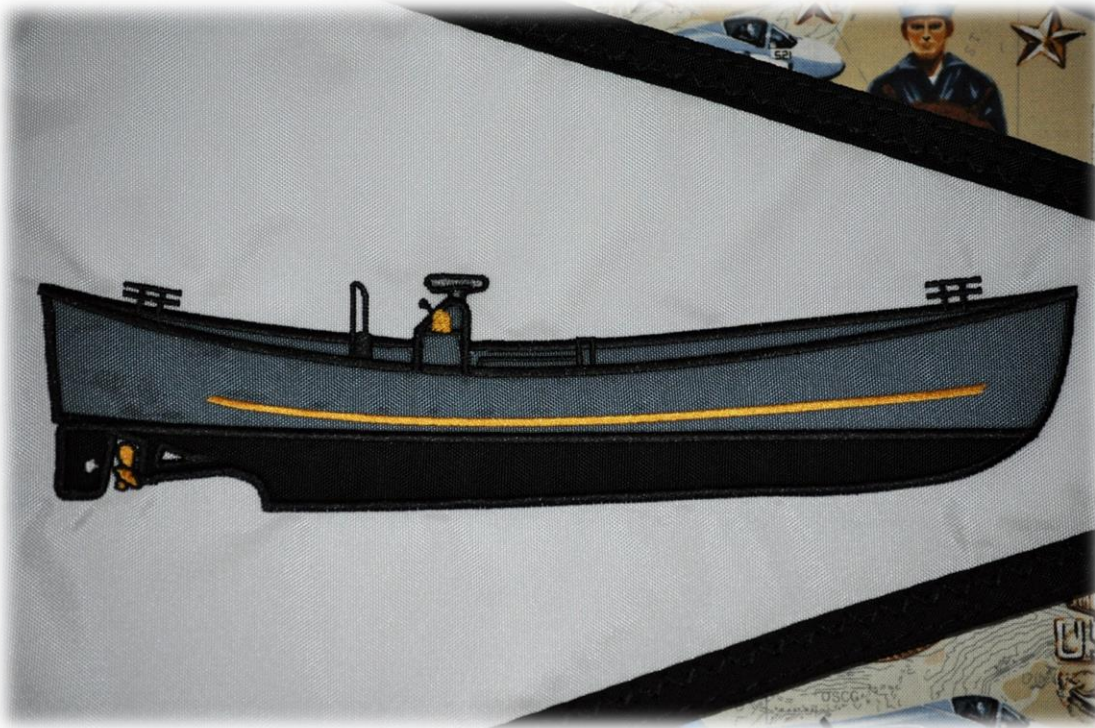

Whaleboat Hats

These medium profile hats are made with heavy navy blue 100% cotton fabric with an adjustable Velcro rear closure. The hats are embroidered in the U.S.A. There is a detailed whaleboat embroidered on the front and our Web site www.whaleboat.us is embroidered on the back. These hats are absolutely beautiful!

Whaleboat Burgees

These durable and quality-constructed nylon burgees measure 11" x 16.5" and are completely manufactured in the U.S.A. The detail of the whaleboat is unbelievable and the whaleboat you see pictured above is also duplicated on the other side of the burgee, though facing the other direction. These burgees are just as beautiful as the hats! We are confident you will want to order both the hat and the burgee. **However, if you ONLY wish to order one burgee only, and wish to have it sent by the least expensive mode possible, the shipping will be via USPS First Class and will be \$1.82. The packaging for this mode of shipping will be a 9" x 12" envelope and the burgee will have to be folded.**